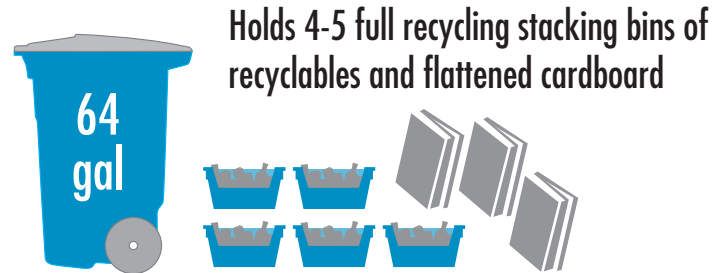

2420 S. Industrial Highway
Ann Arbor, MI 48104
Monday-Friday, 8:30 - 4:30

(734) 662-6288
www.recycleannarbor.org

Recycling Cart Options

The standard recycling cart size is 64 gallons. Ann Arbor residents may also choose to upgrade to a larger, 96-gallon cart, or select the smallest option, a 32-gallon cart.

Standard 64-gallon recycling cart - 24"W x 27"D x 42"H

Large 96-gallon recycling cart - 26"W x 35"D x 46"H

Mini 32-gallon recycling cart - 19"W x 24"D x 38"H