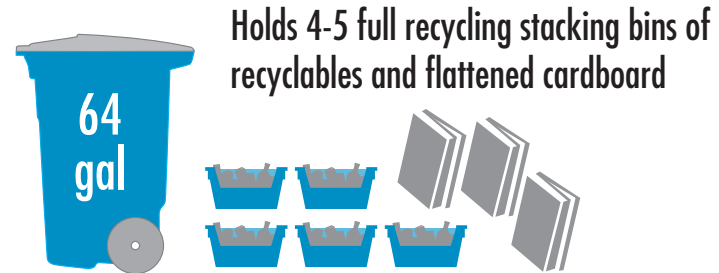

2420 S. Industrial Highway
Ann Arbor, MI 48104
Monday-Friday, 8:30 - 4:30

(734) 662-6288
www.recycleannarbor.org

Recycling Cart Options

The standard recycling cart size is 64 gallons. Ann Arbor residents may also choose to upgrade to a larger, 96-gallon cart, or select the smallest option, a 32-gallon cart.

Standard 64-gallon recycling cart - 24"W x 27"D x 42"H

Large 96-gallon recycling cart - 26"W x 35"D x 46"H

Mini 32-gallon recycling cart - 19"W x 24"D x 38"H