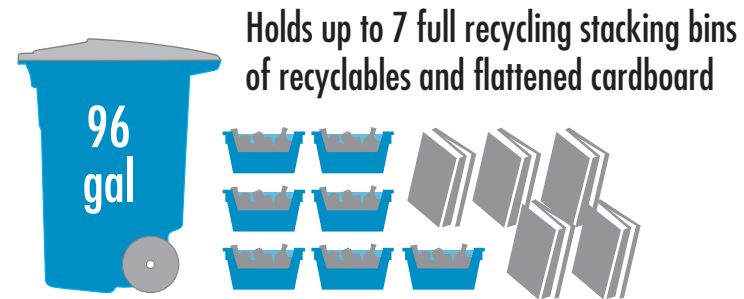

2420 S. Industrial Highway
Ann Arbor, MI 48104
Monday-Friday, 8:30 - 4:30

(734) 662-6288
www.recycleannarbor.org

Recycling Cart Options

The standard recycling cart size is 64 gallons. Ann Arbor residents may also choose to upgrade to a larger, 96-gallon cart, or select the smallest option, a 32-gallon cart.

Standard 64-gallon recycling cart - 24"W x 27"D x 42"H

Large 96-gallon recycling cart - 26"W x 35"D x 46"H

Mini 32-gallon recycling cart - 19"W x 24"D x 38"H