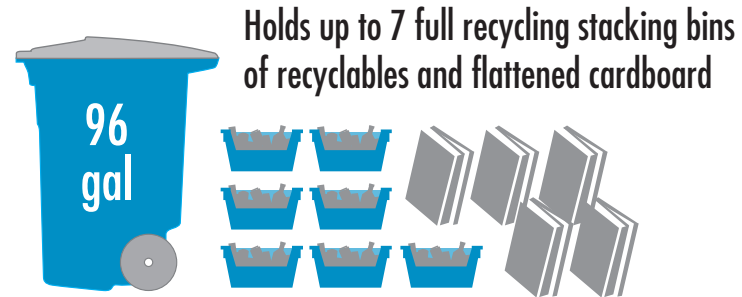

2420 S. Industrial Highway
Ann Arbor, MI 48104
Monday-Friday, 8:30 - 4:30

(734) 662-6288
www.recycleannarbor.org

Recycling Cart Options

The standard recycling cart size is 64 gallons. Ann Arbor residents may also choose to upgrade to a larger, 96-gallon cart, or select the smallest option, a 32-gallon cart.

Standard 64-gallon recycling cart - 24"W x 27"D x 42"H

Large 96-gallon recycling cart - 26"W x 35"D x 46"H

Mini 32-gallon recycling cart - 19"W x 24"D x 38"H